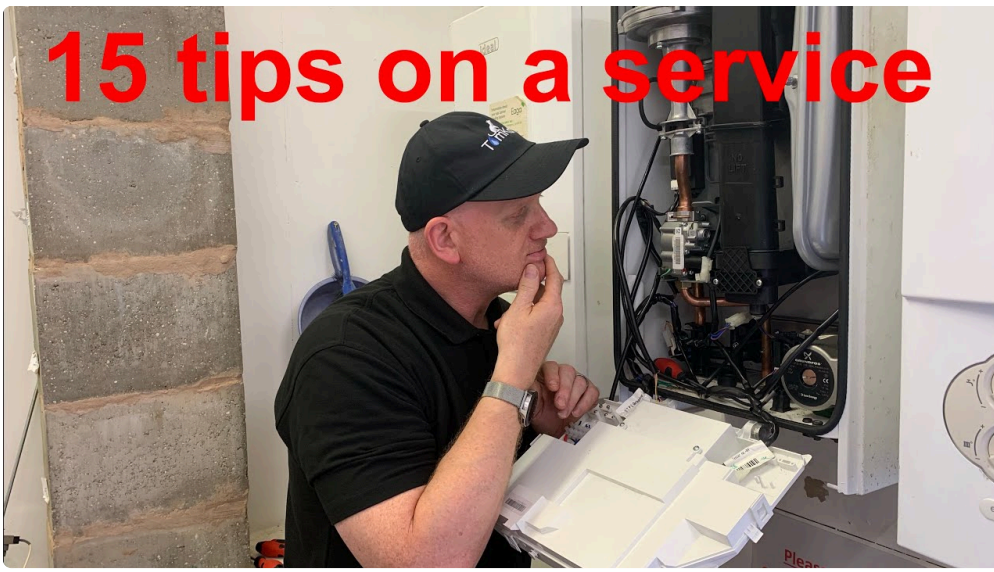

15 tips on a service

If you very own the home, it is also worth asking approximately simple behavior that guide the boiler ultimate. For example, leaving the equipment jogging correctly instead of "off then on lower back" can minimize stress. Keeping rigidity good and not hoping on repeated guide peak-united states of americacan keep away from creeping things. Again, your boiler style and components setup be counted, so ask in place of guess.

Quick coaching for while you suspect a boiler problem

Sometimes you can learn this and think, "My boiler is tremendous." That is considerable. Still, it facilitates to be aware of what to do if a specific thing modifications.

If you understand caution indications like amazing noises, repeated lockouts, no heating however hot water works, or the opposite, you do no longer want to panic. You do need to behave sensibly.

Here is a brief, functional strategy:

- Check if there may be vigour to the boiler and that any controls are calling for heat
- Look for apparent troubles like low rigidity, in case your boiler uses a tension gauge
- Note any mistakes codes and once they take place
- Check no matter if radiators are bloodless in a single location or the complete apartment, as that can propose system move concerns
- If you smell fuel or suspect a gas safeguard factor, flip off and get lend a hand straight

If the quandary escalates, this is in which Boiler Repair Essex aid turns into standard. The target is to diagnose swiftly, affirm security, and fix customary operation with out many times resetting the boiler and ignoring the underlying lead to.

When a boiler is too historical, the choice will become about cost and risk

Occasionally, a "carrier and restoration" cycle turns into a sample. Small fixes was customary. Efficiency drops. You spend greater time tracking the boiler than playing warm rooms.

At that level, discussing Boiler Installation Essex should be more payment-effective than proceeding to patch considerations. There isn't any shame in exchanging an growing older boiler. Boilers wear out like the